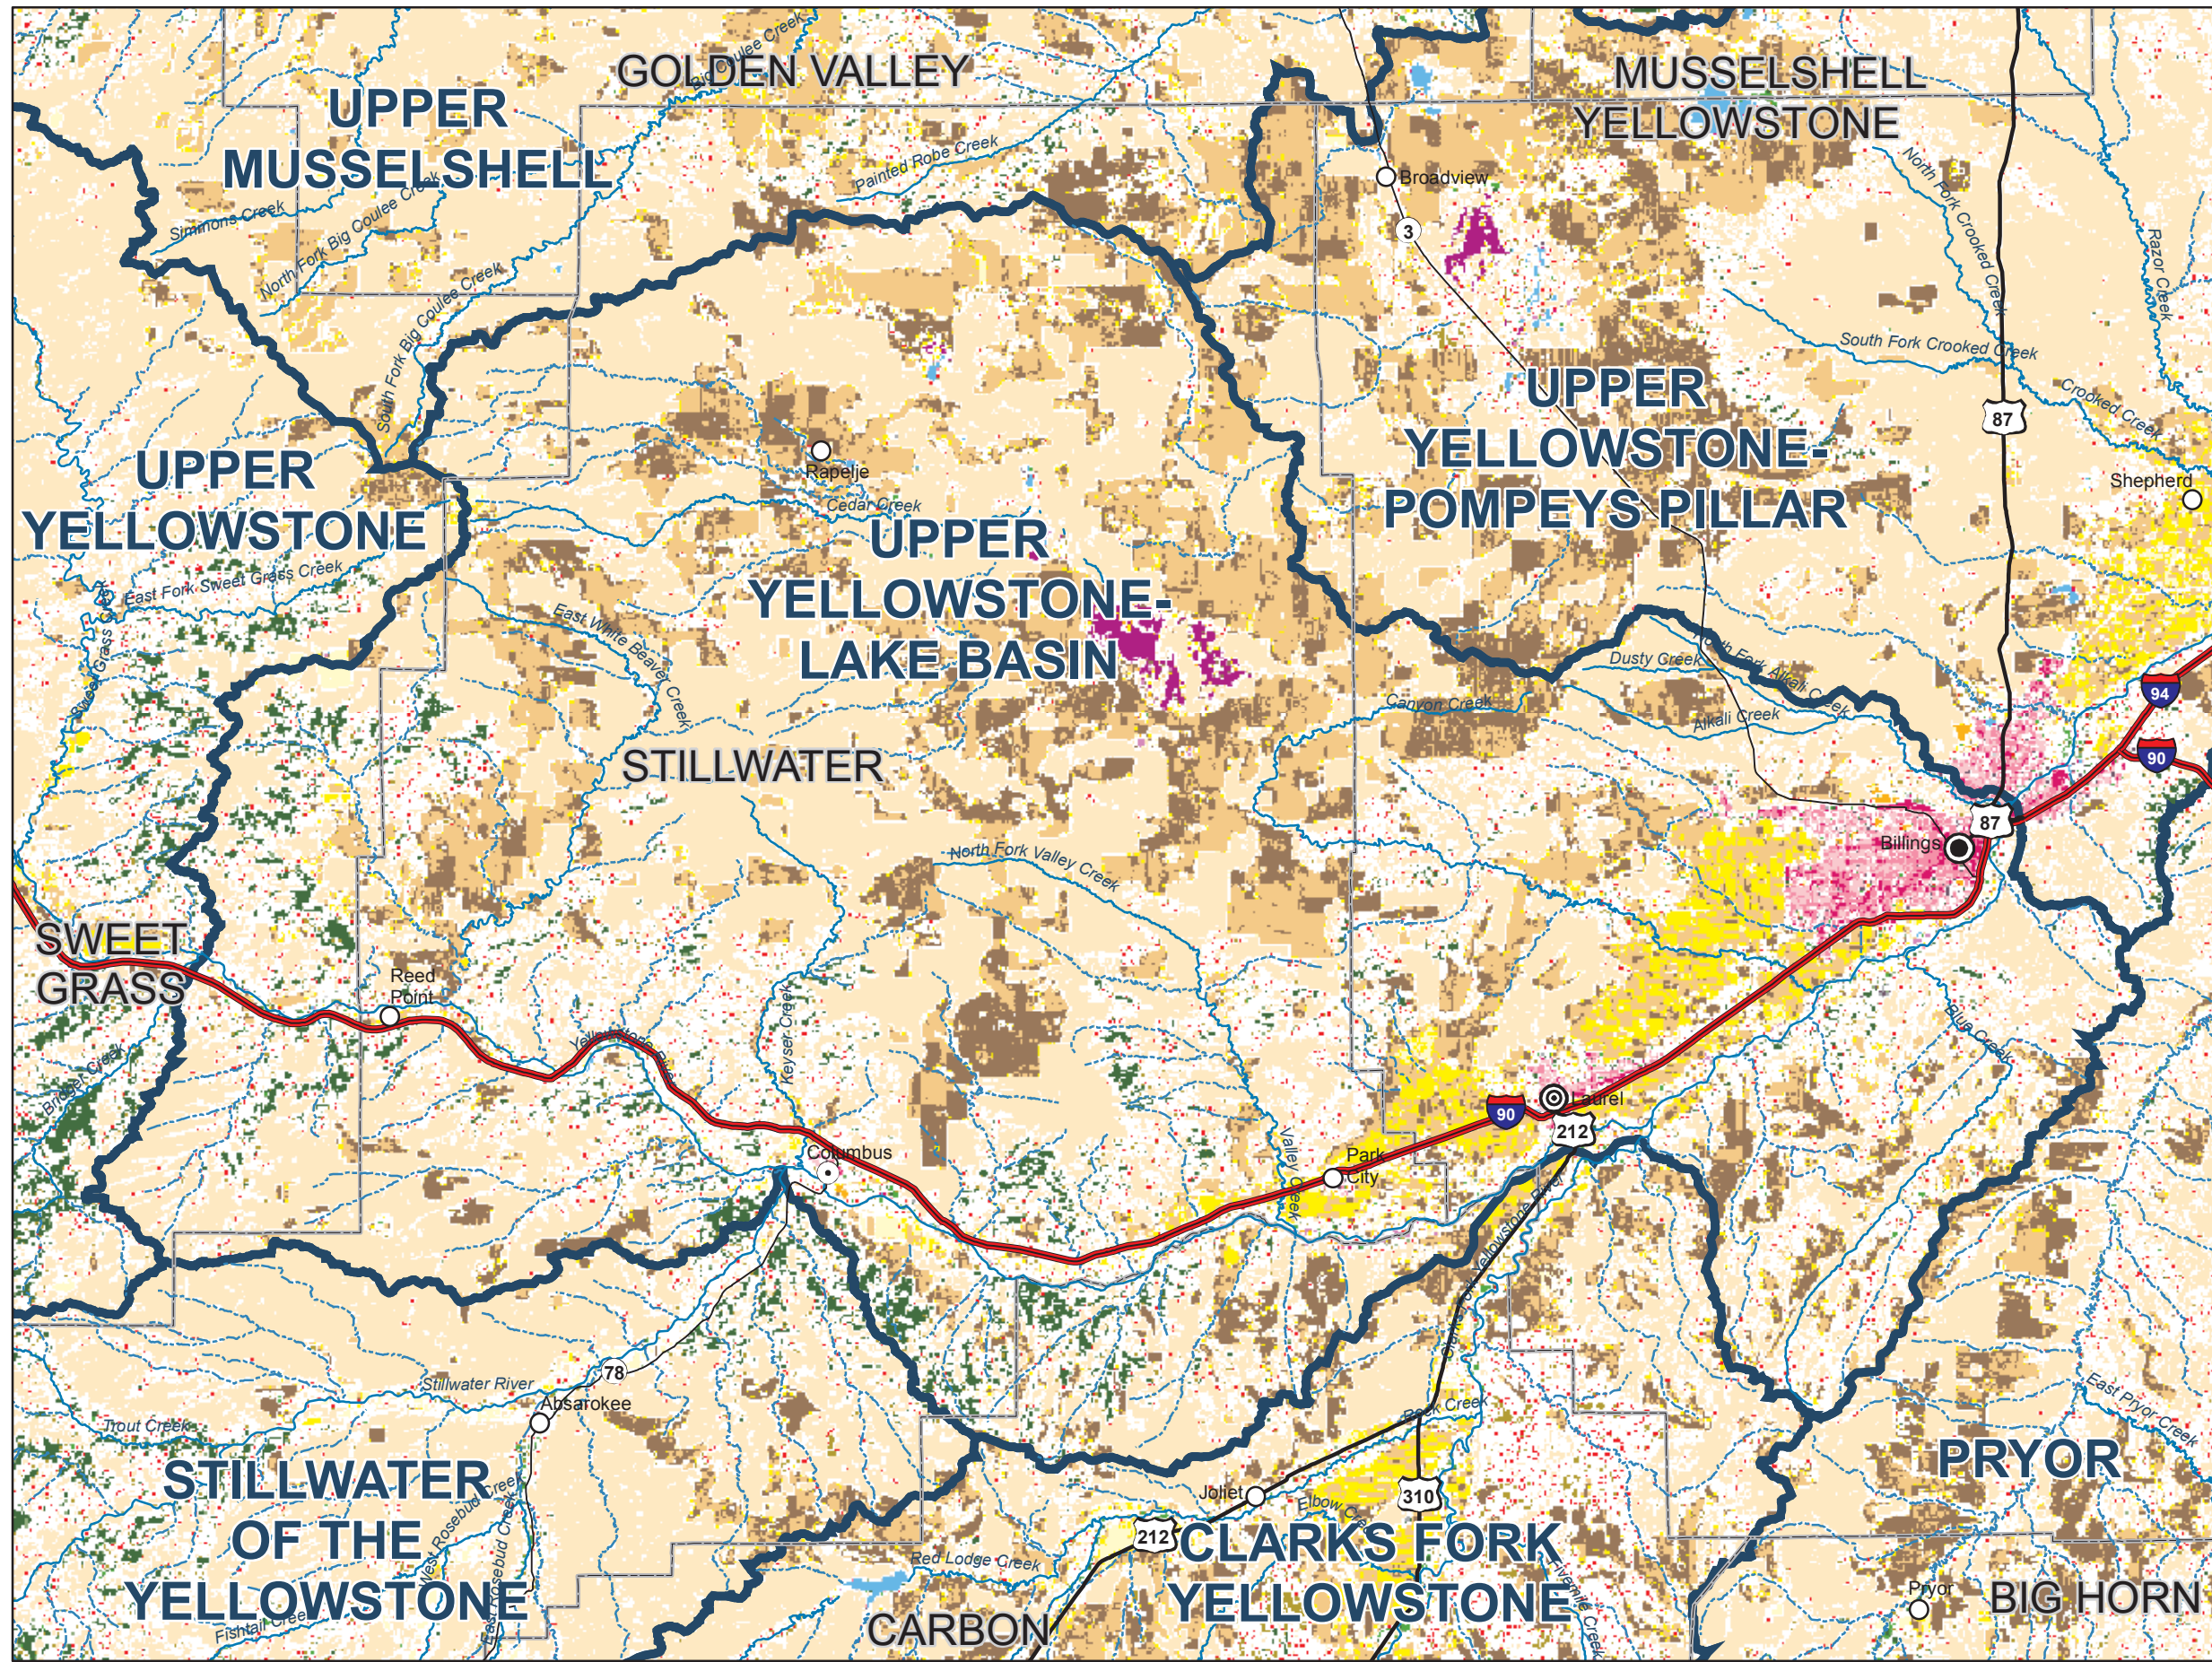

UPPER YELLOWSTONE-LAKE BASIN

HUC 10070004

- Legend**
- Perennial River
 - Intermittent Stream
 - County
 - Sub Basin (Fourth Code)
- National Landcover Data Set**
- USGS 1992**
- Open Water
 - Perennial Ice/Snow
 - Low Intensity Residential
 - High Intensity Residential
 - Commercial/Industrial/Transportation
 - Bare Rock/Sand/Clay
 - Quarries/Strip Mines/Gravel Pits
 - Transitional
 - Deciduous Forest
 - Evergreen Forest
 - Mixed Forest
 - Shrubland
 - Orchards
 - Grasslands/Herbaceous
 - Pasture/Hay
 - Row Crops
 - Small Grains
 - Fallow
 - Urban/Recreational Grass
 - Woody Wetlands
 - Emergent Herbaceous Wetlands

Map Scale: 1:350,000